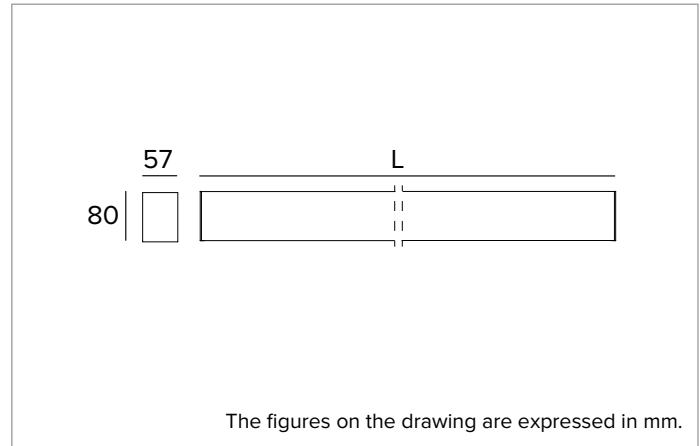

T021MY840ELPW | LOGICO EASY Stand Alone 57 - UGR19

Linear stand alone LED fixture for ceiling mounted or suspension installation

	4000K	H(m)	D1(m)	D2(m)	Emax(lx)		
	Ra80	83°	89°				
Fixture Power	23W	1	1.78	1.97	1168		
Source Flux	2115lm	2	3.56	3.94	292		
Fixture Flux	2115lm	3	5.33	5.91	130		
Efficacy	94lm/W	4	7.11	7.88	73		
G0300	Imax=552cd/klm	Imax	1168cd	5	8.89	9.85	47